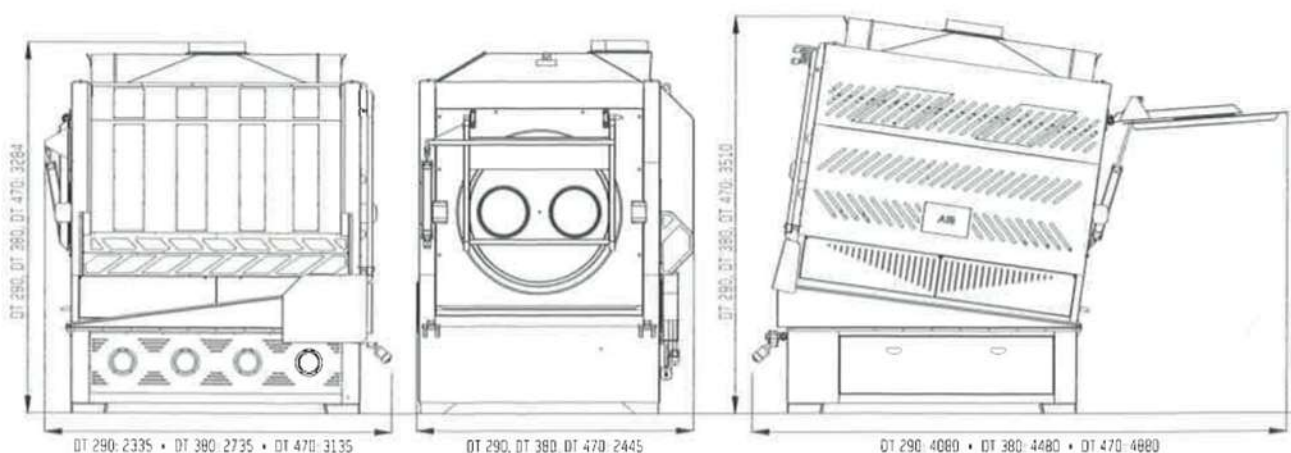

Optionals

Standard

	Unit	D 290 Green Up	D 380 Green Up	D 470 Green Up
Drum: Ø	mm	1750	1750	1750
Drum: depth	mm	1650	2050	2450
Drum: volume	dm <sup>3</sup>	3970	4930	5890
Loading capacity (1:30)	Kg	132	164	196
Compressed air pressure	Bar	6 - 7	6 - 7	6 - 7
Electric consumption	KW	12	16	21
Recommended steam pressure	Bar	10	10	10
<b>S</b> Maximum steam consumption	Kg/h	350/400	450/500	550/600
Average steam consumption per cycle*	Kg	136	180	220

\* In correct use conditions.

Rotary dryer Green Up Mod. DT 290 - DT 380 - DT 470 (tilting model)

- 20%

STEAM CONSUMPTION\*

- 18%

ENERGY CONSUMPTION\*

\* Material: cotton shirt • Loading weight: 170 kg • Steam bar: 8 • Humidity: 55%.