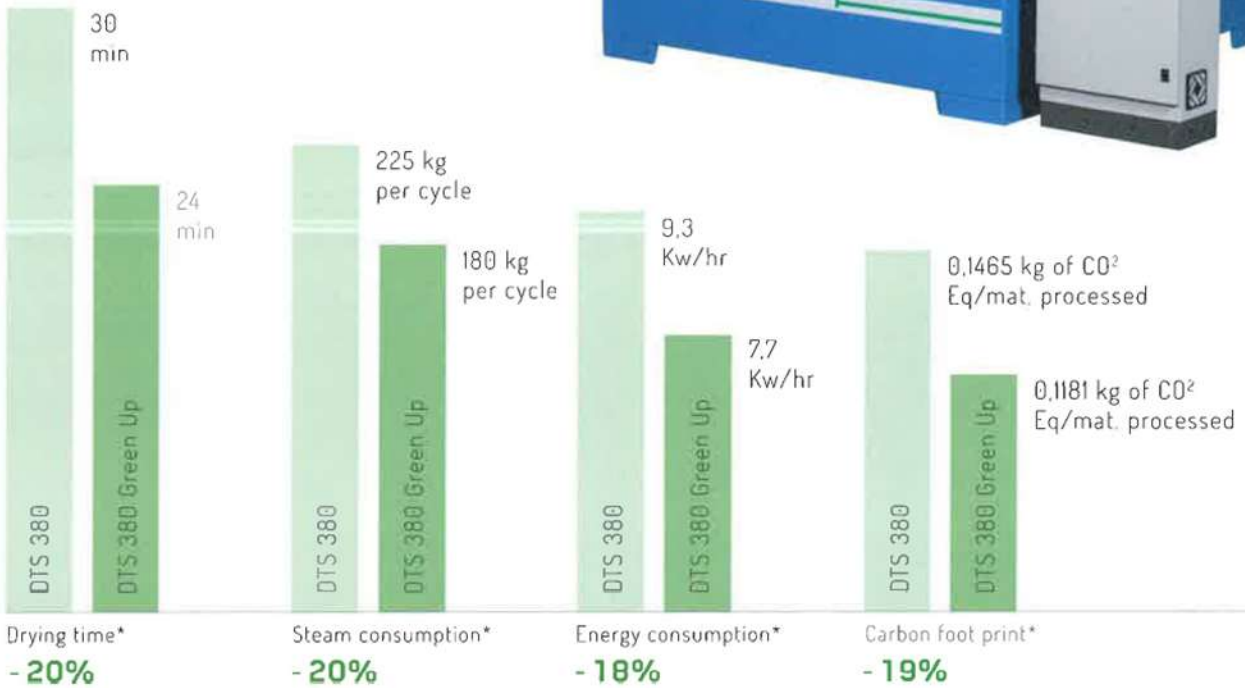

Optionals

Standard

	Unit	D 290 Green Up	D 380 Green Up	D 470 Green Up
Drum: Ø	mm	1750	1750	1750
Drum: depth	mm	1650	2050	2450
Drum: volume	dm <sup>3</sup>	3970	4930	5890
Loading capacity (1:30)	Kg	132	164	196
Compressed air pressure	Bar	6 - 7	6 - 7	6 - 7
Electric consumption	KW	12	16	21
Recommended steam pressure	Bar	10	10	10
<b>S</b> Maximum steam consumption	Kg/h	350/400	450/500	550/600
Average steam consumption per cycle*	Kg	136	180	220

\* In correct use conditions.

Rotary dryer Green Up Mod. DT 290 - DT 380 - DT 470 (tilting model)

- 20%

STEAM CONSUMPTION\*

- 18%

ENERGY CONSUMPTION\*

\* Material: cotton shirt • Loading weight: 170 kg • Steam bar: 8 • Humidity: 55%.