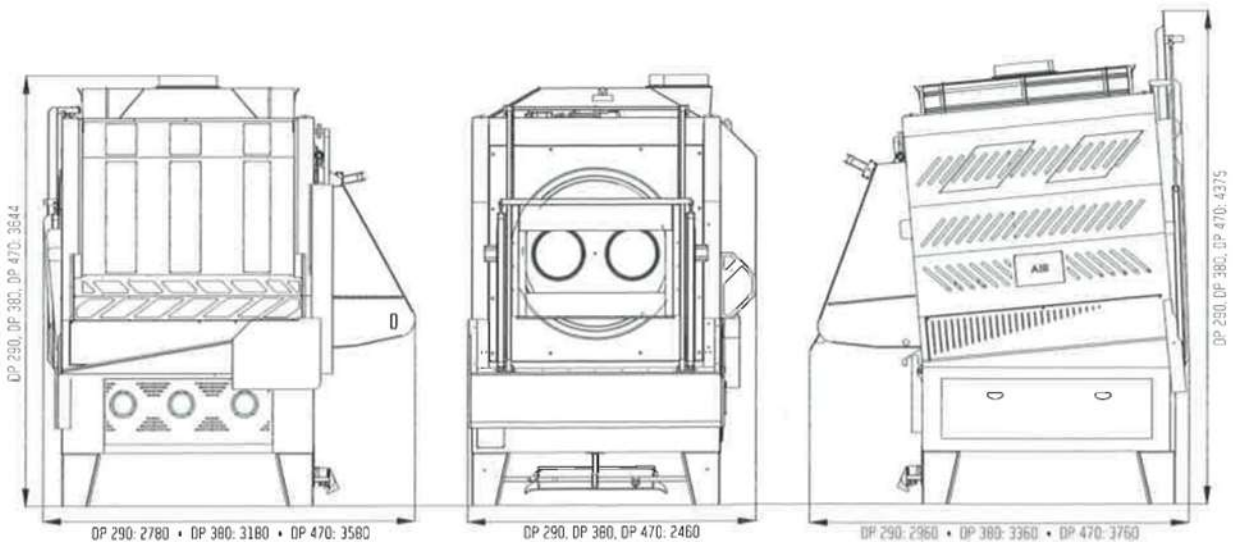

Optionals

Standard

	Unit	D 290 Green Up	D 380 Green Up	D 470 Green Up
Drum: Ø	mm	1750	1750	1750
Drum: depth	mm	1650	2050	2450
Drum: volume	dm <sup>3</sup>	3970	4930	5890
Loading capacity (1:30)	Kg	132	164	196
Compressed air pressure	Bar	6 - 7	6 - 7	6 - 7
Electric consumption	KW	12	16	21
Recommended steam pressure	Bar	10	10	10
<b>S</b> Maximum steam consumption	Kg/h	350/400	450/500	550/600
Average steam consumption per cycle*	Kg	136	180	220

\* In correct use conditions.

Rotary dryer Green Up Mod. DT 290 - DT 380 - DT 470 (tilting model)

- 20%

STEAM CONSUMPTION\*

- 18%

ENERGY CONSUMPTION\*

\* Material: cotton shirt • Loading weight: 170 kg • Steam bar: 8 • Humidity: 55%.